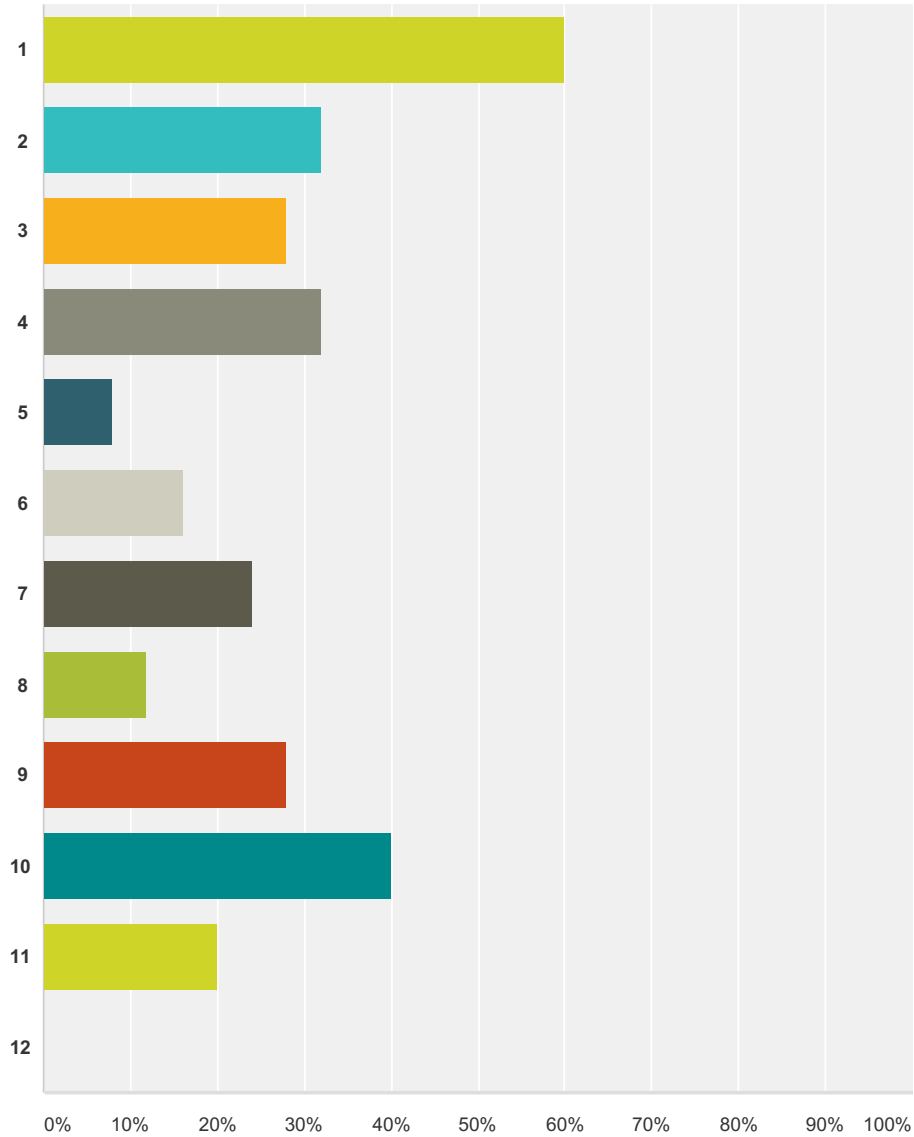

QEP Logo Contest

**Q1 Select your top three logo choices (only check 3 boxes). Logos are listed below with a corresponding number in the top left corner. Please keep in mind that colors, font, etc. can and probably will be adapted.**

Answered: 25 Skipped: 0

Answer Choices	Responses
1	60.00% 15
2	32.00% 8
3	28.00% 7
4	32.00% 8
5	8.00% 2

## QEP Logo Contest

6	16.00%	4
7	24.00%	6
8	12.00%	3
9	28.00%	7
10	40.00%	10
11	20.00%	5
12	0.00%	0
<b>Total Respondents: 25</b>		